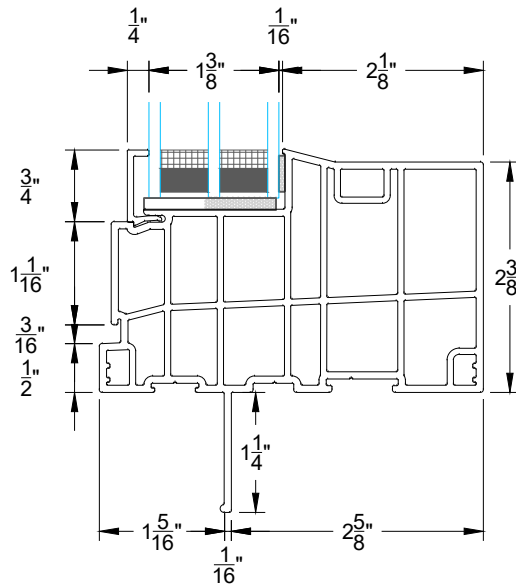

WESTECK CANADA
WESTECK WINDOWS MFG INC. 2022
MEMBER IN GOOD STANDING
THESE DRAWINGS ARE WESTECK'S
CONFIDENTIAL AND PROPRIETARY
INFORMATION AND SHALL NOT BE
GIVEN TO ANY OTHER PERSON OR
COMPANY WITHOUT WESTECK'S
PRIOR WRITTEN CONSENT

REV.	DATE	DESCRIPTION	VER.
△	-	-	-
△	-	-	-
△	-	-	-
△	-	-	-
△	-	-	-

CUSTOMER APPROVAL (SIGNATURE)
2773 Picture Window - Triple Glaze
4300 WINDOW SERIES

SCALE	1:2
DATE	July 19/22
SALES REP	-
DRAWN BY	-

ORDER NUMBER	-
DRAWING NUMBER	D2