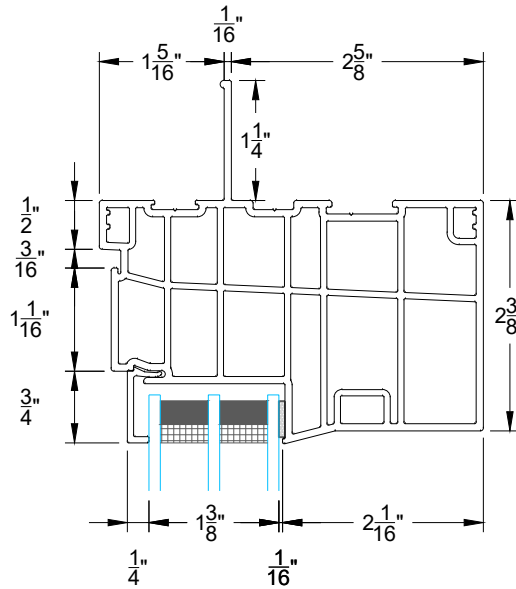

EXTERIOR

INTERIOR