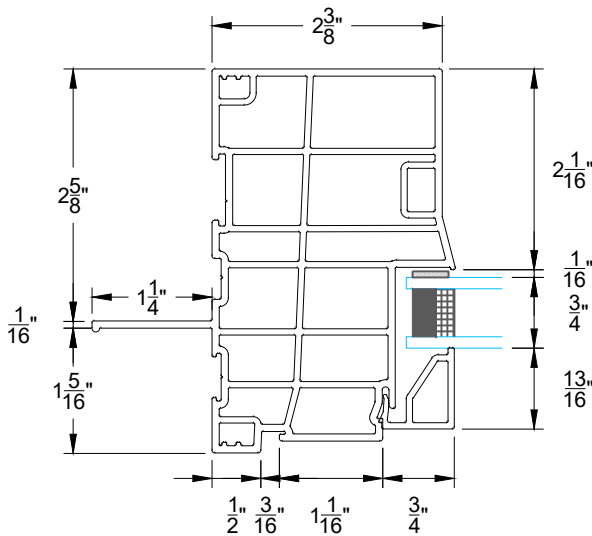

INTERIOR

EXTERIOR

REV.	DATE	DESCRIPTION	VER.
△	-	-	-
△	-	-	-
△	-	-	-
△	-	-	-
△	-	-	-

CUSTOMER APPROVAL (SIGNATURE)

2773 Fixed Window - Double Glaze

4300 WINDOW SERIES

SCALE	1:2
DATE	July 19/22
SALES REP	-
DRAWN BY	-

ORDER NUMBER	-
DRAWING NUMBER	D2