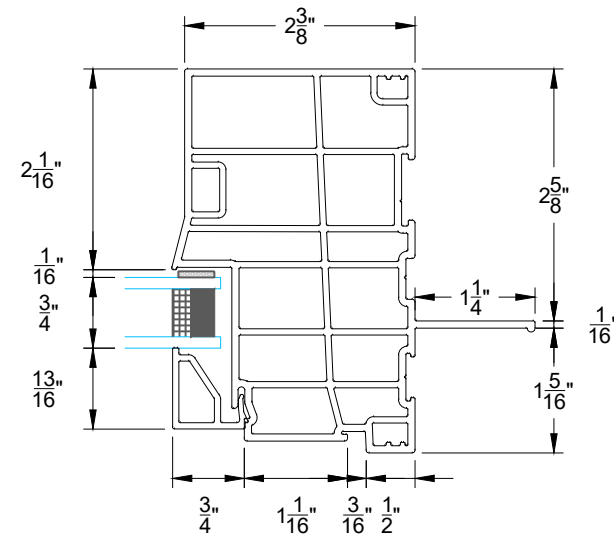

INTERIOR

EXTERIOR

REV.	DATE	DESCRIPTION	VER.
△	-	-	-
△	-	-	-
△	-	-	-
△	-	-	-
△	-	-	-

CUSTOMER APPROVAL (SIGNATURE)

2773 Fixed Window - Double Glaze

4300 WINDOW SERIES

SCALE	1:2
DATE	July 19/22
SALES REP	-
DRAWN BY	-

ORDER NUMBER	-
DRAWING NUMBER	D2